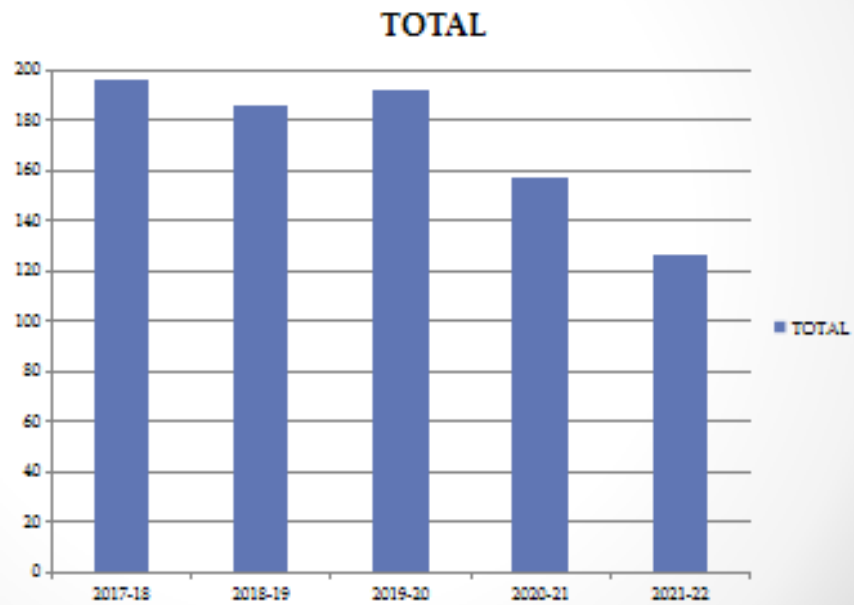

YEAR WISE STUDENT STRENGTH OF BBA

YEAR	TOTAL
2017-18	196
2018-19	186
2019-20	192
2020-21	157
2021-22	126

GRAPHICAL RESULT ANALYSIS OF THE STUDENTS (2017-2022) RESULT (UG – B.B.A)

YEAR	UNIVERSITY RESULT IN %	COLLEGE RESULT IN %
2017-18	69.51	80.95
2018-19	67.87	80.95
2019-20	71.91	72.91
2020-21	92.77	92.30
2021-22	92.48	93.79