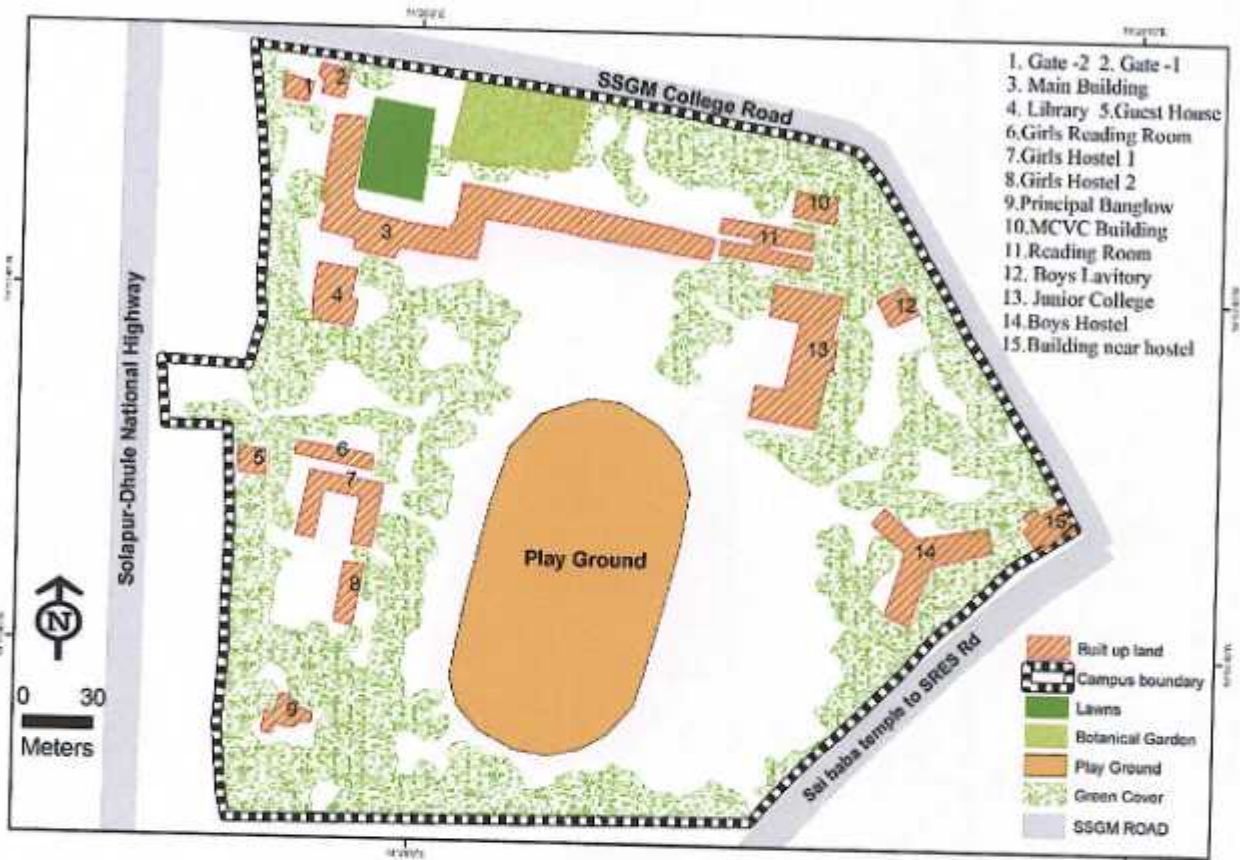

42.	<i>Peltoforum pterocarpum</i>	----	Caesalpinaceae	61
43.	<i>Pheontix spp.</i>	Tadi	Arecaceae	1
44.	<i>Polyalthia longifolia</i>	Ashok	Myrtaceae	41
45.	<i>Pongamia pinnata</i>	Karanj	Fabaceae	8
46.	<i>Psidium guava</i>	Peru	Myrtaceae	3
47.	<i>Ricinus communis</i>	Yarand	Euphorbiaceae	2
48.	<i>Samanea saman</i>	-----	Caesalpinaceae	6
49.	<i>Santalum album</i>	Chandan	Santalaceae	12
50.	<i>Sizygium cumini</i>	Jambhul	Myrtaceae	3
51.	<i>Spathodia companulata</i>	Pichkari	Bignoniaceae	5
52.	<i>Tabernemontana divaricate</i>	-----	Apocynaceae	1
53.	<i>Tamarindus indica</i>	Chinch	Caesalpinaceae	14
54.	<i>Tecoma stans</i>	-----	Bignoniaceae	8
55.	<i>Terminalia alata</i>	-----	Combretaceae	1
56.	<i>Terminalia altilis</i>	-----	Combretaceae	2
57.	<i>Terminalia belerica</i>	Behada	Combretaceae	1
58.	<i>Terminalia catapa</i>	Badam	Combretaceae	5
59.	<i>Thespectia populnea</i>	Bhendi	Malvaceae	1
60.	<i>Zizypus jujuba</i>	Bor	Rhamnaceae	1
TOTAL				911

Green Cover Map of College

Principal
S.S.G.M.College
Kopergaon